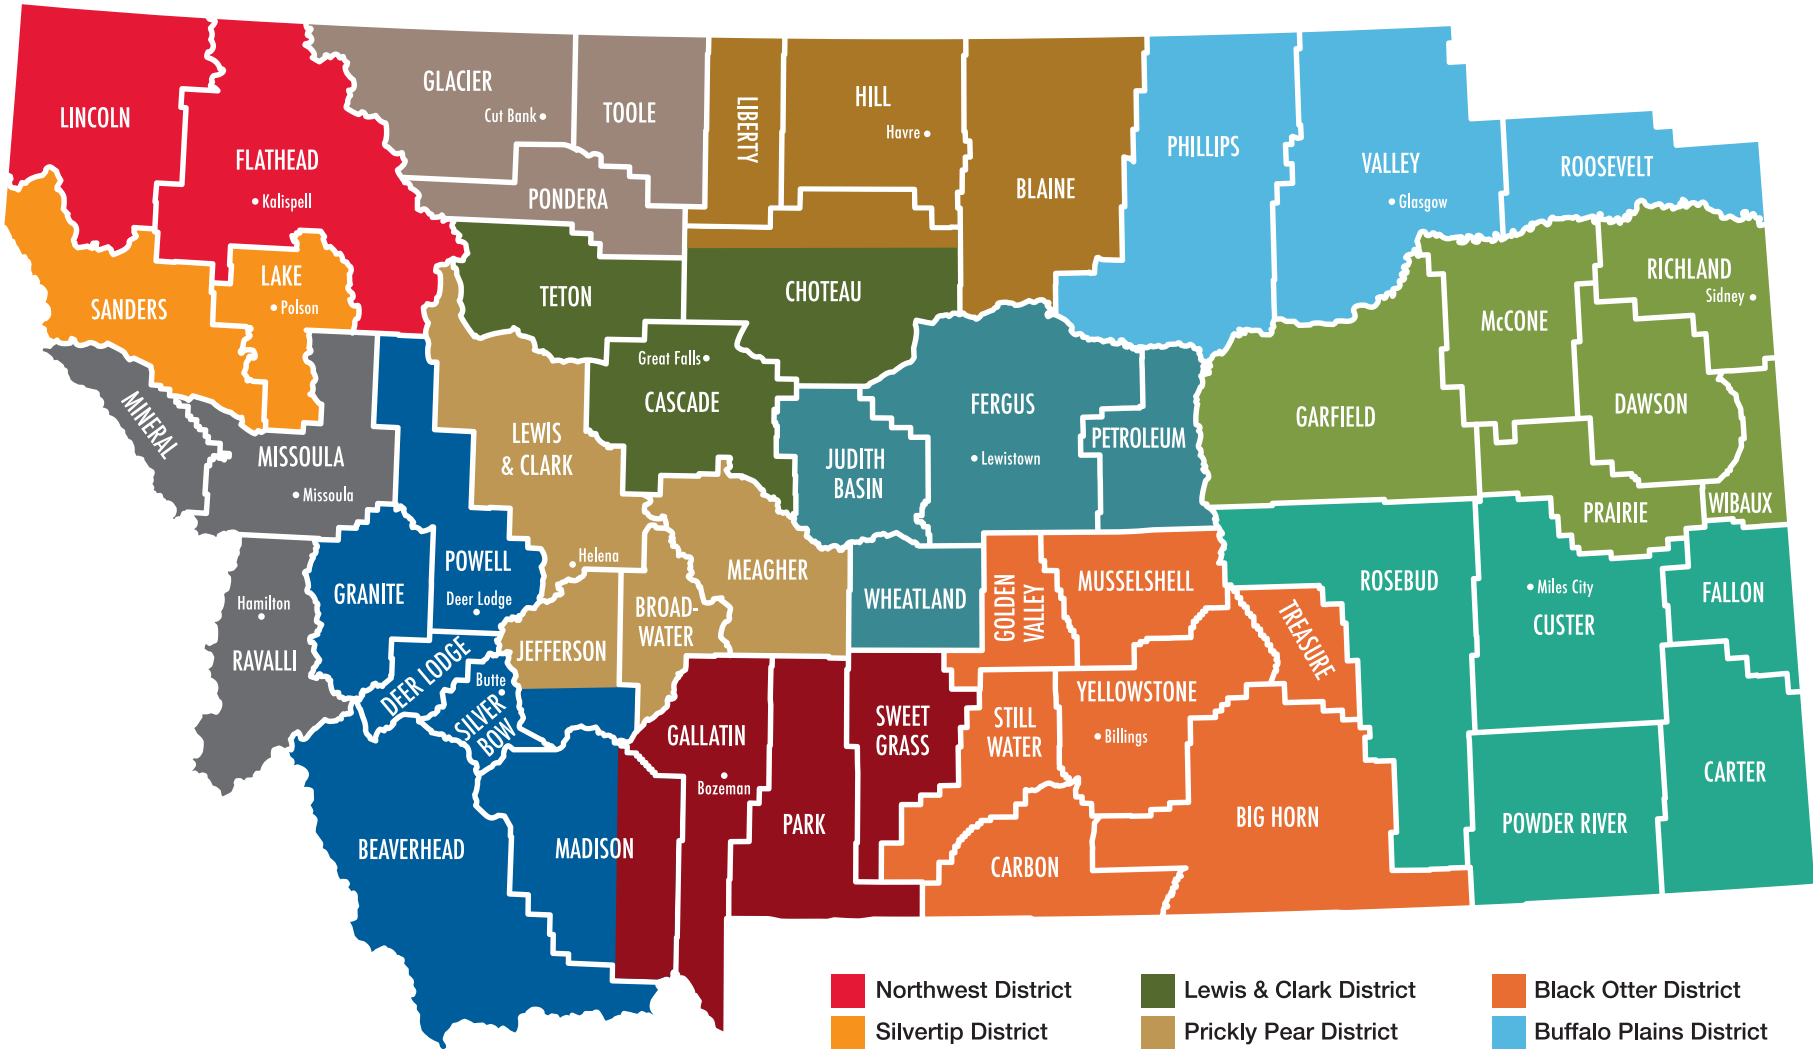

MONTANA COUNCIL DISTRICT MAP

- | | | |
|---|---|--|
| Northwest District | Lewis & Clark District | Black Otter District |
| Silvertip District | Prickly Pear District | Buffalo Plains District |
| Mullan Trail District | Mountain Valley District | Shortgrass District |
| Vigilante District | Hi-Line District | Badlands District |
| Nu-Ooh-Ska District | Central District | |